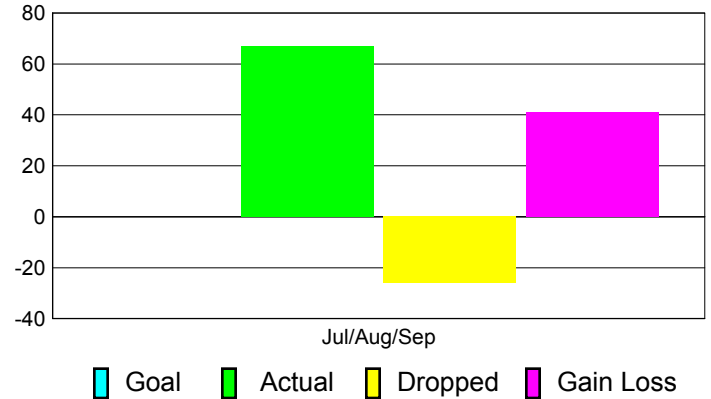

Membership Results 2012-2013

Goal, New, Dropped, Gain/Loss

Comparison of Membership Gain/Loss

Current Year Compared to the Previous Year