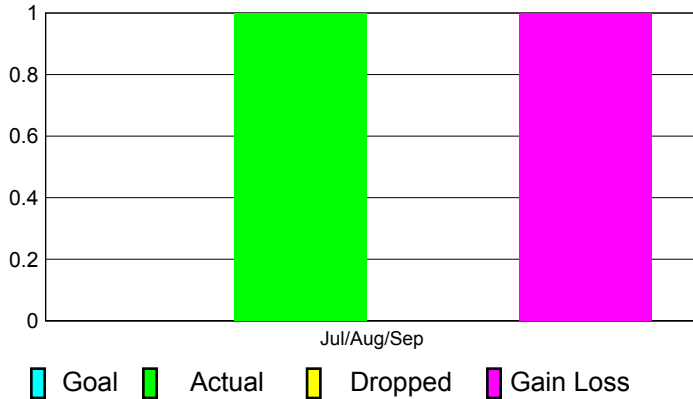

Club Results 2012-2013

Goal, New, Dropped, Gain/Loss

Comparison of Club Gain/Loss

Current Year Compared to the Previous Year

YTD Status Quo Clubs 2012-2013

Status Quo Clubs Compared to Status Quo Members

MEMBERSHIP