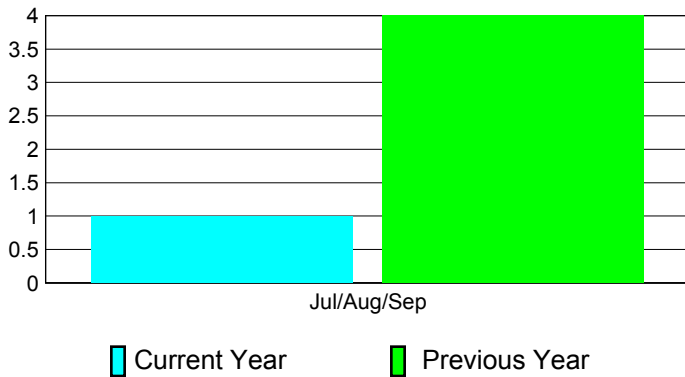

Club Results 2012-2013

Goal, New, Dropped, Gain/Loss

Comparison of Club Gain/Loss

Current Year Compared to the Previous Year

YTD Status Quo Clubs 2012-2013

Status Quo Clubs Compared to Status Quo Members

MEMBERSHIP