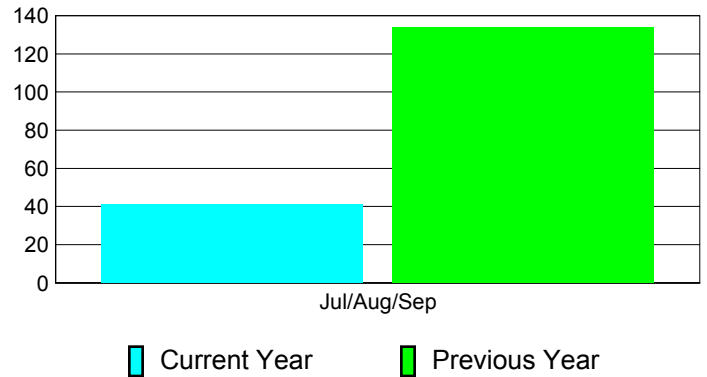

**Membership Results
2012-2013**

**Membership
2011-2012**

Month	Net Memb Goal	Actual New Memb	Actual Dropped Memb	Gain/Loss of Memb	Gain/Loss of Memb
Jul/Aug/Sep		67	-26	41	134
Totals		67	-26	41	134

Membership Results 2012-2013

Goal, New, Dropped, Gain/Loss

Comparison of Membership Gain/Loss

Current Year Compared to the Previous Year

Gender Comparison 2012-2013

Jul/Aug/Sep

Male Female